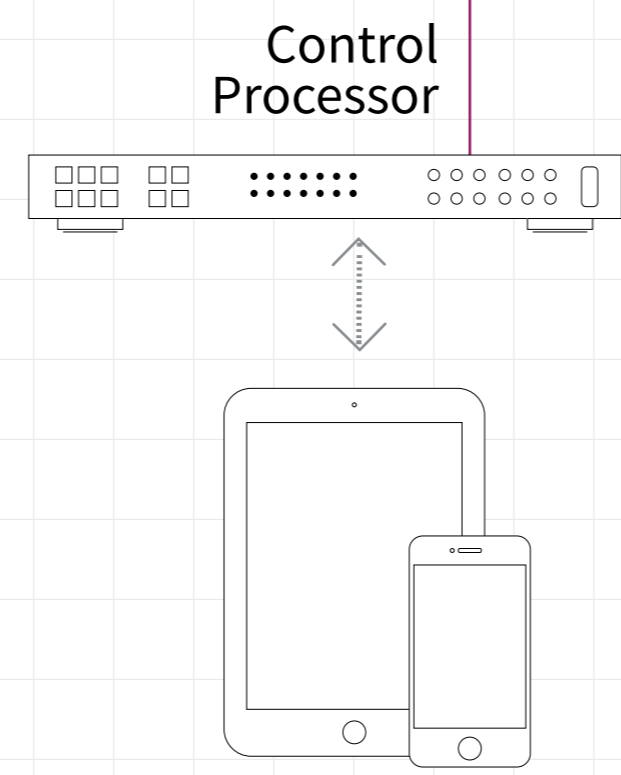

Example Schematic
IP100UHD-RX/TX
One-To-Many

No network switch required

HDMI Over IP System Design – One-To-Many Distribution