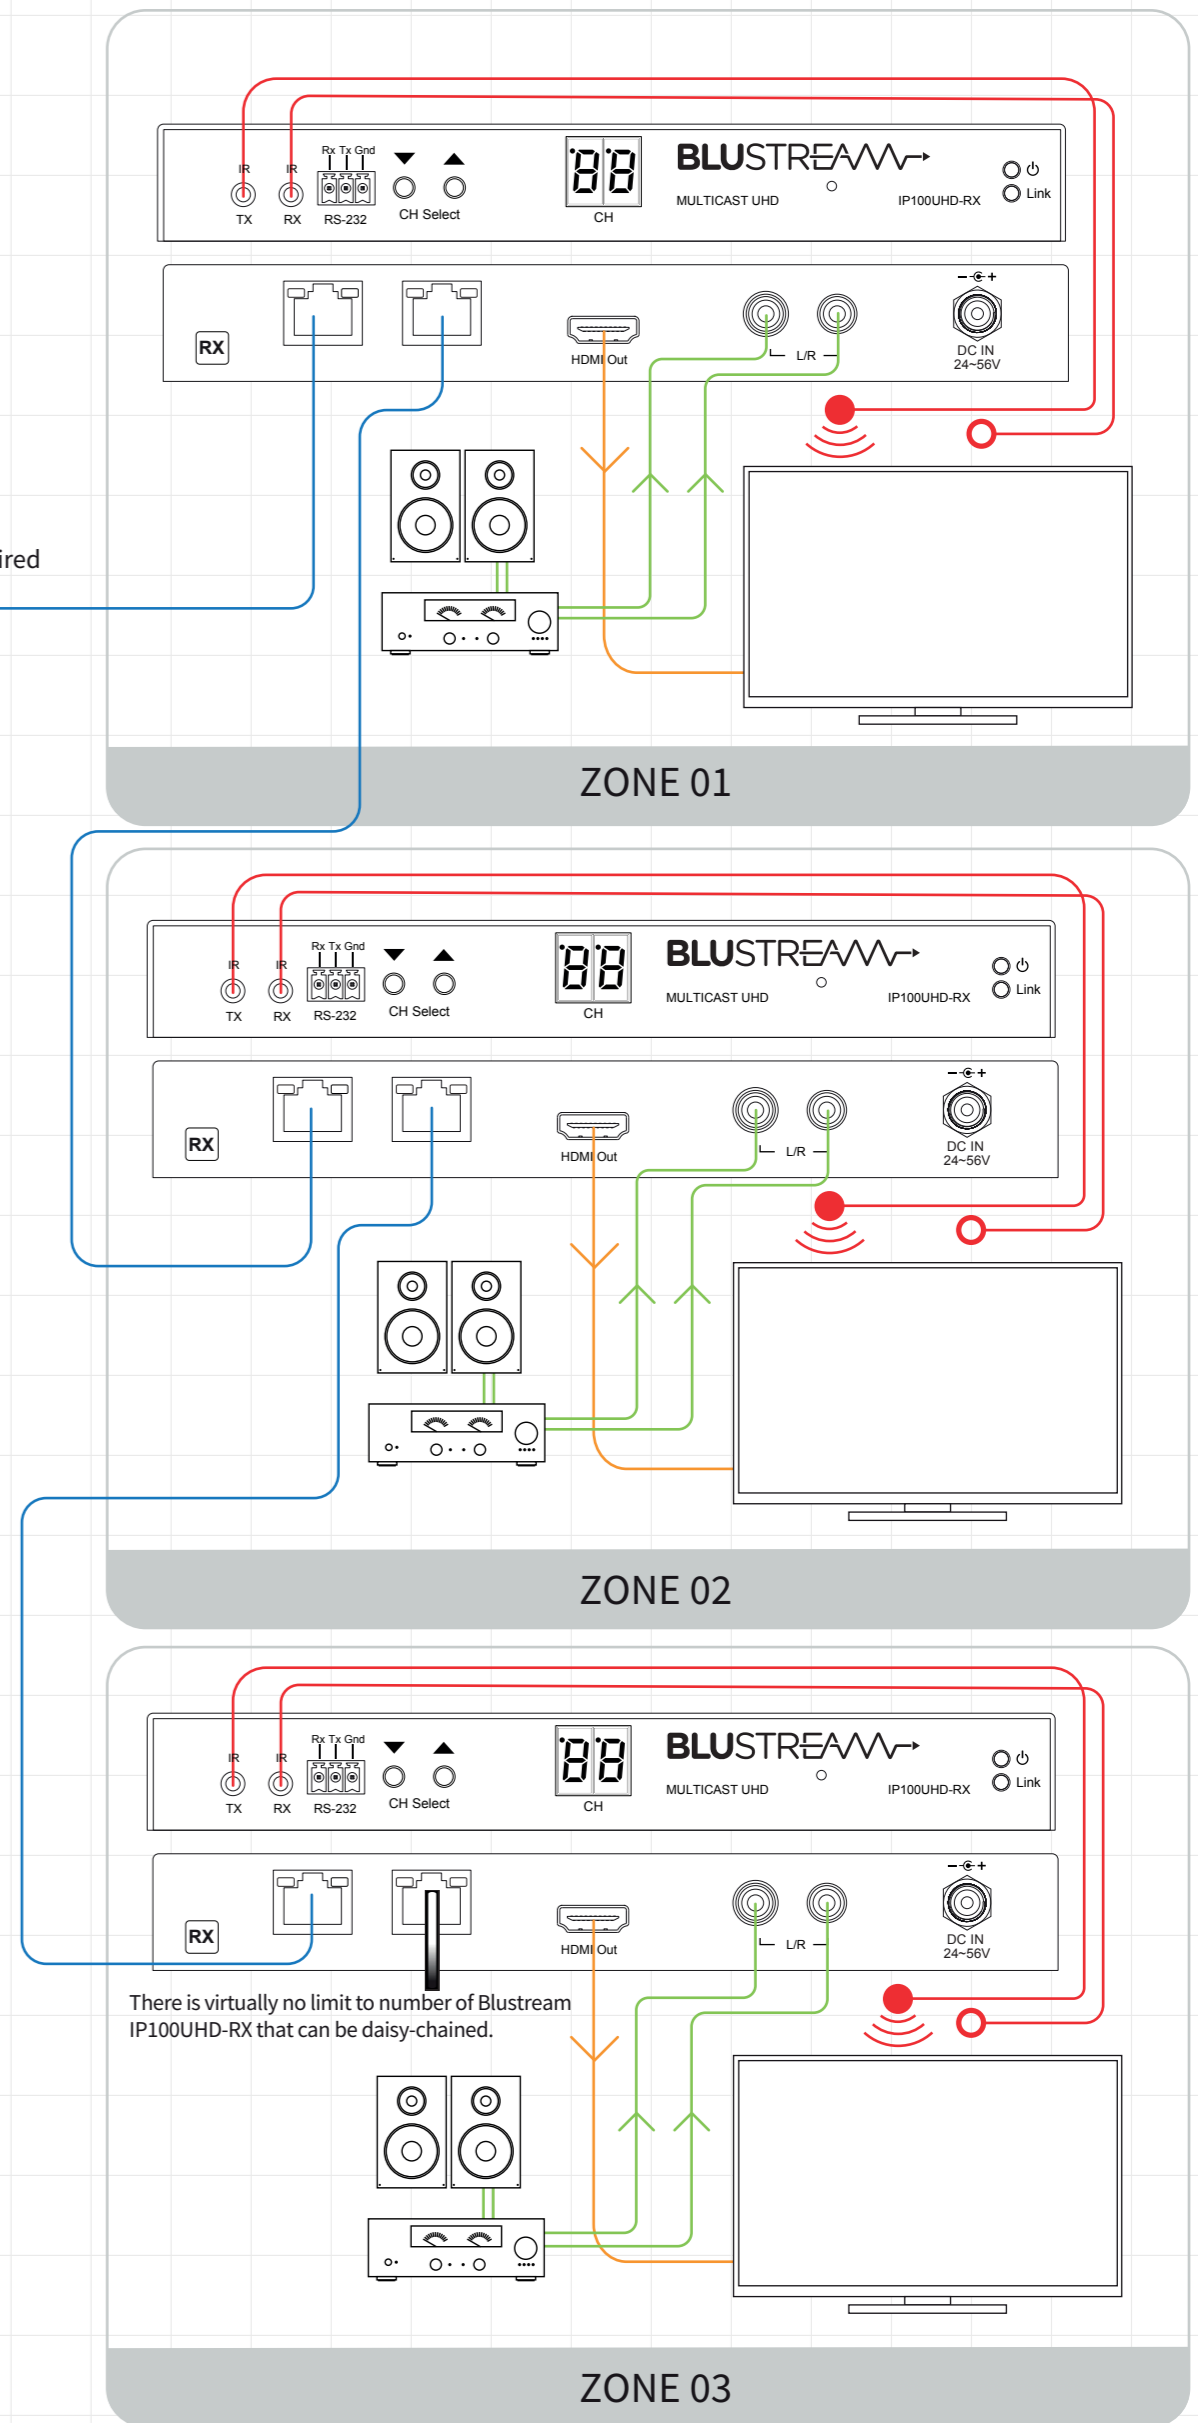

Example Schematic
IP100UHD-RX/TX
One-To-Many

No network switch required

HDMI Over IP System Design – One-To-Many Distribution